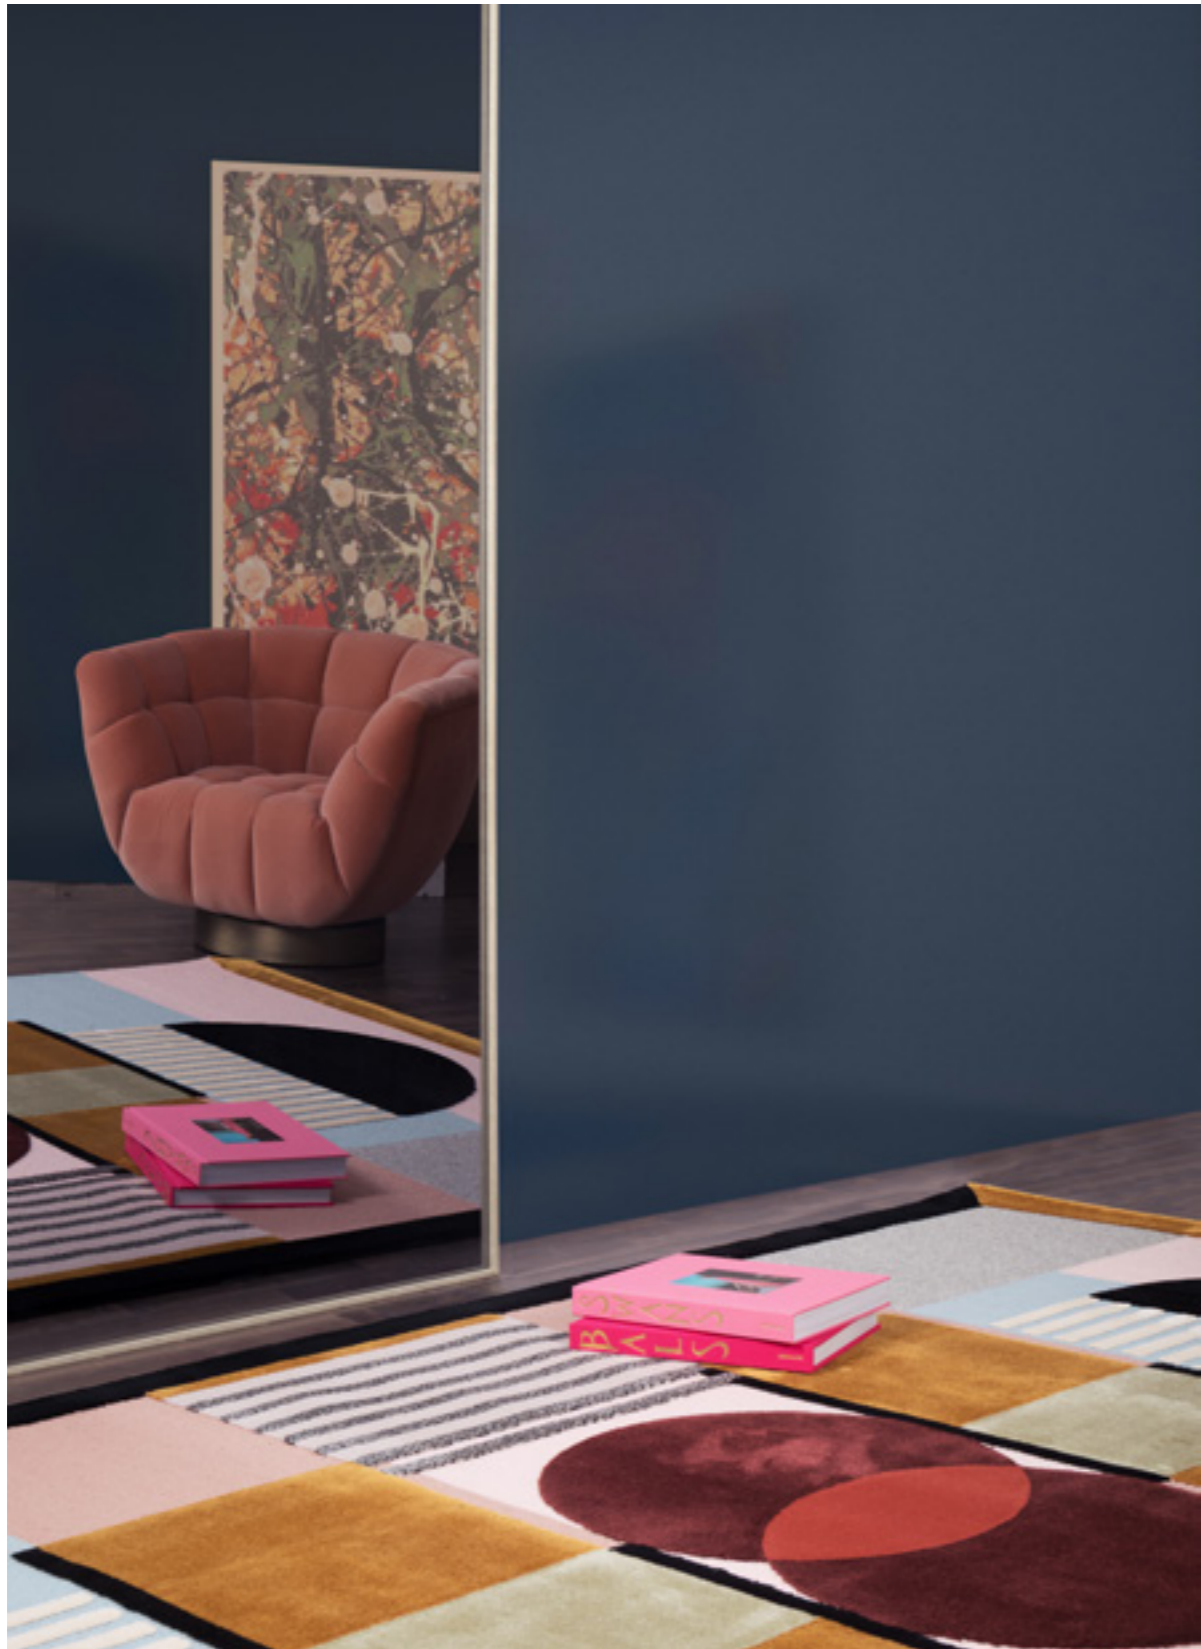

Mansfield armchair and Konstantin side table by ESSENTIAL HOME

Etta wall lamp by DELIGHTFULL, Florence stool and Dolly coffee table by ESSENTIAL HOME

Hepburn Cabinet, Konstantin center table and Monroe armchair by ESSENTIAL HOME

Monocles sideboard by ESSENTIAL HOME

Kahn sideboard and Wilde mirror by ESSENTIAL HOME

Draycott II wall light by LUX XU and Newton bathtub by MAISON VALENTINA

Tycho suspension light, Beyond center table, Mcqueen mirror by LUX XU and Ibis 2 seat by BRABBU

Essex armchair by BRABBU and Isaac rug by RUG SOCIETY

Dean armchair and Konstantin side table by ESSENTIAL HOME

Bourbon armchair BRABBU and Symphony bathtub round by MAISON VALENTINA

Mecca side table, Oreas single sofa and Naicca floor light by BRABBU