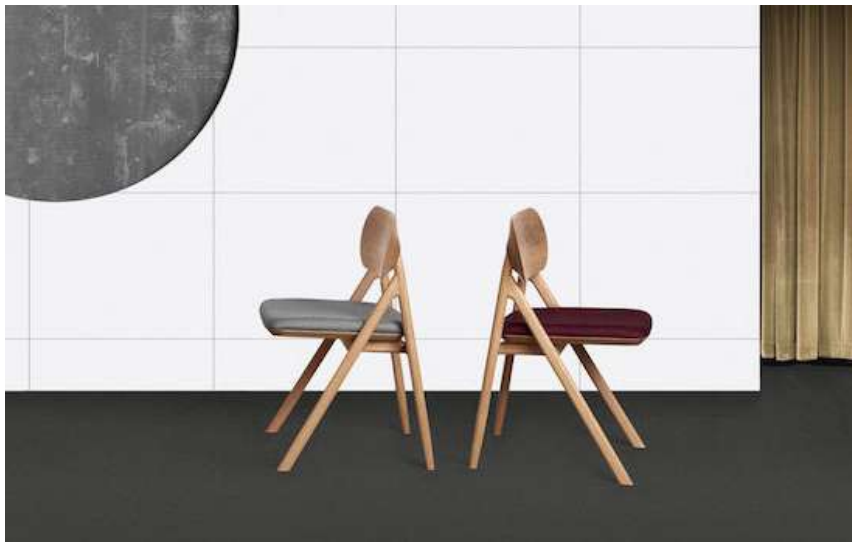

THEODOR DINING CHAIR BY BRDR. KRÜGER

The Theodor Dining Chair takes its offspring in the Ferdinand Lounge Chair that was launched in 2014.

[MORE NEWS](#)