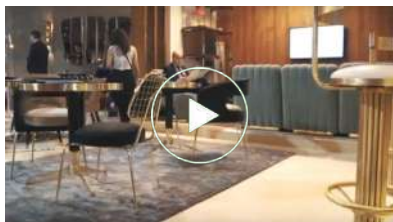

CHEK NOW COLLINS VIDEO

[CLICK TO SEE MORE](#)

WORMLEY DINING TABLE

Round dining table that features a skillful engineered structure made of pipe rings, a hallmark of excellence in metalwork that supports a clear glass on the top. Some of the pipes are then cut vertically to form a leg, standing on a circular mirrored base produced in brass.

CHEK NOW JONES VIDEO

[CLICK TO SEE MORE](#)

WINCHESTER DINING TABLE

The Winchester is a dining table that features a tubular conic structure supported by three legs. They are produced in polished brass and wood composite, finished with a glossy black color.

CHEK NOW TRENDS VIDEO

[CLICK TO SEE MORE](#)

NEW & INSPIRING CATALOGUE

[FREE DOWNLOAD >](#)

VINICIUS DINING TABLE

Vinicius is a dining table that uses the same elegant base of Vinicius end table. Designed in a curvy hourglass shape, it is finished in nero marquina marble, contrasted by the white portuguese estremoza marble. It is accentuated by a brass ring on the center.